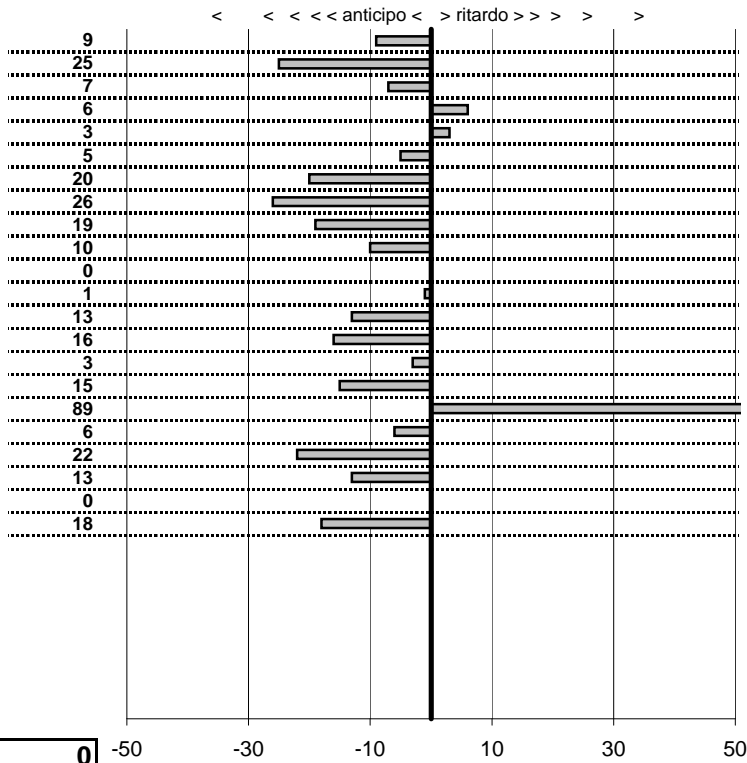

prova	t.imposto	start	stop	t.netto
PA1-Via Gramsci 1	0:00:07,00	11:07:27,23	11:07:34,14	0:00:06,91
PA2-Via Gramsci 2	0:00:06,00	11:07:34,14	11:07:39,89	0:00:05,75
PA3-Via Gramsci 3	0:00:08,00	11:07:39,89	11:07:47,82	0:00:07,93
PA4-Via Gramsci 4	0:00:07,00	11:07:47,82	11:07:54,88	0:00:07,06
PA5-Via Gramsci 5	0:00:09,00	11:07:54,88	11:08:03,91	0:00:09,03
PA6-Via Gramsci 6	0:00:06,00	11:08:03,91	11:08:09,86	0:00:05,95
PA7-P.zza della Vita 1	0:00:07,00	11:11:40,22	11:11:47,02	0:00:06,80
PA8-P.zza della Vita 2	0:00:11,00	11:11:47,02	11:11:57,76	0:00:10,74
PA9-P.zza della Vita 3	0:00:09,00	11:11:57,76	11:12:06,57	0:00:08,81
PA10-P.zza della Vita 4	0:00:10,00	11:12:06,57	11:12:16,47	0:00:09,90
PA11-P.zza della Vita 5	0:00:09,00	11:12:16,47	11:12:25,47	0:00:09,00
PA12-Via Gramsci 7	0:00:07,00	11:29:22,32	11:29:29,31	0:00:06,99
PA13-Via Gramsci 8	0:00:06,00	11:29:29,31	11:29:35,18	0:00:05,87
PA14-Via Gramsci 9	0:00:08,00	11:29:35,18	11:29:43,02	0:00:07,84
PA15-Via Gramsci 10	0:00:07,00	11:29:43,02	11:29:49,99	0:00:06,97
PA16-Via Gramsci 11	0:00:09,00	11:29:49,99	11:29:58,84	0:00:08,85
PA17-Via Gramsci 12	0:00:06,00	11:29:58,84	11:30:05,73	0:00:06,89
PA18-P.zza della Vita 6	0:00:07,00	11:35:09,39	11:35:16,33	0:00:06,94
PA19-P.zza della Vita 7	0:00:11,00	11:35:16,33	11:35:27,11	0:00:10,78
PA20-P.zza della Vita 8	0:00:09,00	11:35:27,11	11:35:35,98	0:00:08,87
PA21-P.zza della Vita 9	0:00:10,00	11:35:35,98	11:35:45,98	0:00:10,00
PA22-P.zza della Vita 10	0:00:09,00	11:35:45,98	11:35:54,80	0:00:08,82

SOMMA PENALITA' 326
MEDIA PENALITA' 14,8

ALTRE PENALITA' 0
TOTALE PENALITA' 326

Elaborazione dati a cura di CRONOVITERBO