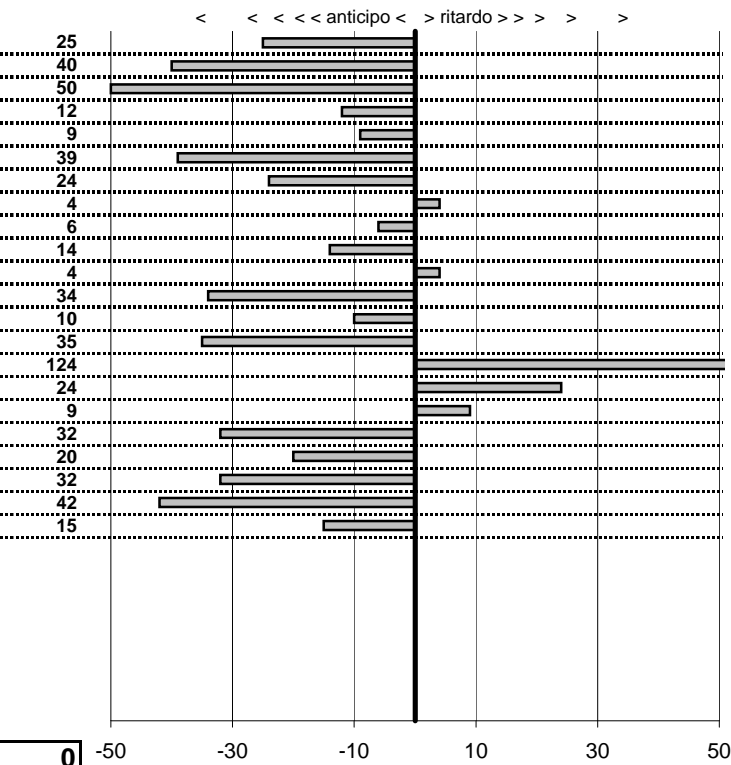

prova	t.imposto	start	stop	t.netto
PA1-Via Gramsci 1	0:00:07,00	11:02:27,68	11:02:34,43	0:00:06,75
PA2-Via Gramsci 2	0:00:06,00	11:02:34,43	11:02:40,03	0:00:05,60
PA3-Via Gramsci 3	0:00:08,00	11:02:40,03	11:02:47,53	0:00:07,50
PA4-Via Gramsci 4	0:00:07,00	11:02:47,53	11:02:54,41	0:00:06,88
PA5-Via Gramsci 5	0:00:09,00	11:02:54,41	11:03:03,32	0:00:08,91
PA6-Via Gramsci 6	0:00:06,00	11:03:03,32	11:03:08,93	0:00:05,61
PA7-P.zza della Vita 1	0:00:07,00	11:06:31,59	11:06:38,35	0:00:06,76
PA8-P.zza della Vita 2	0:00:11,00	11:06:38,35	11:06:49,39	0:00:11,04
PA9-P.zza della Vita 3	0:00:09,00	11:06:49,39	11:06:58,33	0:00:08,94
PA10-P.zza della Vita 4	0:00:10,00	11:06:58,33	11:07:08,19	0:00:09,86
PA11-P.zza della Vita 5	0:00:09,00	11:07:08,19	11:07:17,23	0:00:09,04
PA12-Via Gramsci 7	0:00:07,00	11:21:51,80	11:21:58,46	0:00:06,66
PA13-Via Gramsci 8	0:00:06,00	11:21:58,46	11:22:04,36	0:00:05,90
PA14-Via Gramsci 9	0:00:08,00	11:22:04,36	11:22:12,01	0:00:07,65
PA15-Via Gramsci 10	0:00:07,00	11:22:12,01	11:22:20,25	0:00:08,24
PA16-Via Gramsci 11	0:00:09,00	11:22:20,25	11:22:29,49	0:00:09,24
PA17-Via Gramsci 12	0:00:06,00	11:22:29,49	11:22:35,58	0:00:06,09
PA18-P.zza della Vita 6	0:00:07,00	11:32:53,64	11:33:00,32	0:00:06,68
PA19-P.zza della Vita 7	0:00:11,00	11:33:00,32	11:33:11,12	0:00:10,80
PA20-P.zza della Vita 8	0:00:09,00	11:33:11,12	11:33:19,80	0:00:08,68
PA21-P.zza della Vita 9	0:00:10,00	11:33:19,80	11:33:29,38	0:00:09,58
PA22-P.zza della Vita 10	0:00:09,00	11:33:29,38	11:33:38,23	0:00:08,85

SOMMA PENALITA' **604**
MEDIA PENALITA' **27,5**

ALTRE PENALITA' **0**
TOTALE PENALITA' **604**

Elaborazione dati a cura di CRONOVITERBO