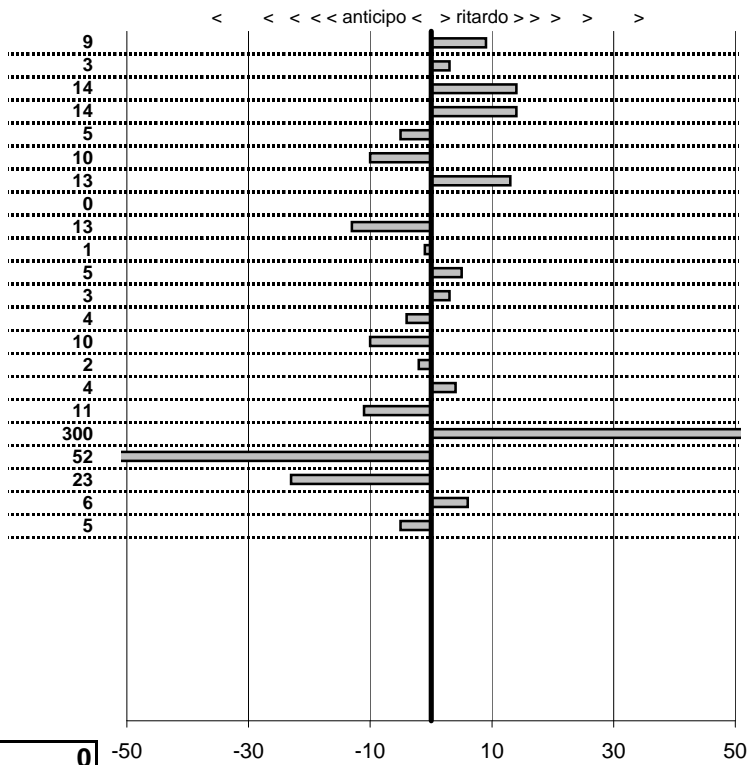

prova	t.imposto	start	stop	t.netto
PA1-Via Gramsci 1	0:00:07,00	10:51:55,74	10:52:02,83	0:00:07,09
PA2-Via Gramsci 2	0:00:06,00	10:52:02,83	10:52:08,86	0:00:06,03
PA3-Via Gramsci 3	0:00:08,00	10:52:08,86	10:52:17,00	0:00:08,14
PA4-Via Gramsci 4	0:00:07,00	10:52:17,00	10:52:24,14	0:00:07,14
PA5-Via Gramsci 5	0:00:09,00	10:52:24,14	10:52:33,09	0:00:08,95
PA6-Via Gramsci 6	0:00:06,00	10:52:33,09	10:52:38,99	0:00:05,90
PA7-P.zza della Vita 1	0:00:07,00	10:57:58,98	10:58:06,11	0:00:07,13
PA8-P.zza della Vita 2	0:00:11,00	10:58:06,11	10:58:17,11	0:00:11,00
PA9-P.zza della Vita 3	0:00:09,00	10:58:17,11	10:58:25,98	0:00:08,87
PA10-P.zza della Vita 4	0:00:10,00	10:58:25,98	10:58:35,97	0:00:09,99
PA11-P.zza della Vita 5	0:00:09,00	10:58:35,97	10:58:45,02	0:00:09,05
PA12-Via Gramsci 7	0:00:07,00	11:14:04,08	11:14:11,11	0:00:07,03
PA13-Via Gramsci 8	0:00:06,00	11:14:11,11	11:14:17,07	0:00:05,96
PA14-Via Gramsci 9	0:00:08,00	11:14:17,07	11:14:24,97	0:00:07,90
PA15-Via Gramsci 10	0:00:07,00	11:14:24,97	11:14:31,95	0:00:06,98
PA16-Via Gramsci 11	0:00:09,00	11:14:31,95	11:14:40,99	0:00:09,04
PA17-Via Gramsci 12	0:00:06,00	11:14:40,99	11:14:46,88	0:00:05,89
PA18-P.zza della Vita 6	0:00:07,00	11:22:41,71	11:23:34,76	0:00:53,05
PA19-P.zza della Vita 7	0:00:11,00	11:23:34,76	11:23:45,24	0:00:10,48
PA20-P.zza della Vita 8	0:00:09,00	11:23:45,24	11:23:54,01	0:00:08,77
PA21-P.zza della Vita 9	0:00:10,00	11:23:54,01	11:24:04,07	0:00:10,06
PA22-P.zza della Vita 10	0:00:09,00	11:24:04,07	11:24:13,02	0:00:08,95

SOMMA PENALITA' 507
MEDIA PENALITA' 23,0

ALTRE PENALITA' 0
TOTALE PENALITA' 507

Elaborazione dati a cura di CRONOVITERBO