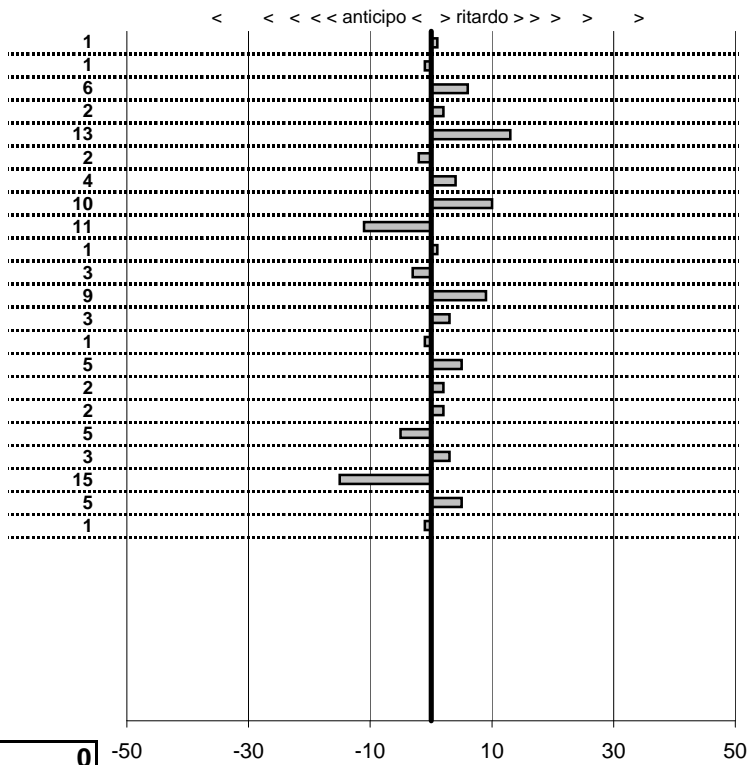

prova	t.imposto	start	stop	t.netto
PA1-Via Gramsci 1	0:00:07,00	10:56:33,08	10:56:40,09	0:00:07,01
PA2-Via Gramsci 2	0:00:06,00	10:56:40,09	10:56:46,08	0:00:05,99
PA3-Via Gramsci 3	0:00:08,00	10:56:46,08	10:56:54,14	0:00:08,06
PA4-Via Gramsci 4	0:00:07,00	10:56:54,14	10:57:01,16	0:00:07,02
PA5-Via Gramsci 5	0:00:09,00	10:57:01,16	10:57:10,29	0:00:09,13
PA6-Via Gramsci 6	0:00:06,00	10:57:10,29	10:57:16,27	0:00:05,98
PA7-P.zza della Vita 1	0:00:07,00	11:00:27,11	11:00:34,15	0:00:07,04
PA8-P.zza della Vita 2	0:00:11,00	11:00:34,15	11:00:45,25	0:00:11,10
PA9-P.zza della Vita 3	0:00:09,00	11:00:45,25	11:00:54,14	0:00:08,89
PA10-P.zza della Vita 4	0:00:10,00	11:00:54,14	11:01:04,15	0:00:10,01
PA11-P.zza della Vita 5	0:00:09,00	11:01:04,15	11:01:13,12	0:00:08,97
PA12-Via Gramsci 7	0:00:07,00	11:16:22,21	11:16:29,30	0:00:07,09
PA13-Via Gramsci 8	0:00:06,00	11:16:29,30	11:16:35,33	0:00:06,03
PA14-Via Gramsci 9	0:00:08,00	11:16:35,33	11:16:43,32	0:00:07,99
PA15-Via Gramsci 10	0:00:07,00	11:16:43,32	11:16:50,37	0:00:07,05
PA16-Via Gramsci 11	0:00:09,00	11:16:50,37	11:16:59,39	0:00:09,02
PA17-Via Gramsci 12	0:00:06,00	11:16:59,39	11:17:05,41	0:00:06,02
PA18-P.zza della Vita 6	0:00:07,00	11:25:43,17	11:25:50,12	0:00:06,95
PA19-P.zza della Vita 7	0:00:11,00	11:25:50,12	11:26:01,15	0:00:11,03
PA20-P.zza della Vita 8	0:00:09,00	11:26:01,15	11:26:10,00	0:00:08,85
PA21-P.zza della Vita 9	0:00:10,00	11:26:10,00	11:26:20,05	0:00:10,05
PA22-P.zza della Vita 10	0:00:09,00	11:26:20,05	11:26:29,04	0:00:08,99

SOMMA PENALITA' 105
MEDIA PENALITA' 4,8

ALTRE PENALITA' 0
TOTALE PENALITA' 105

Elaborazione dati a cura di CRONOVITERBO