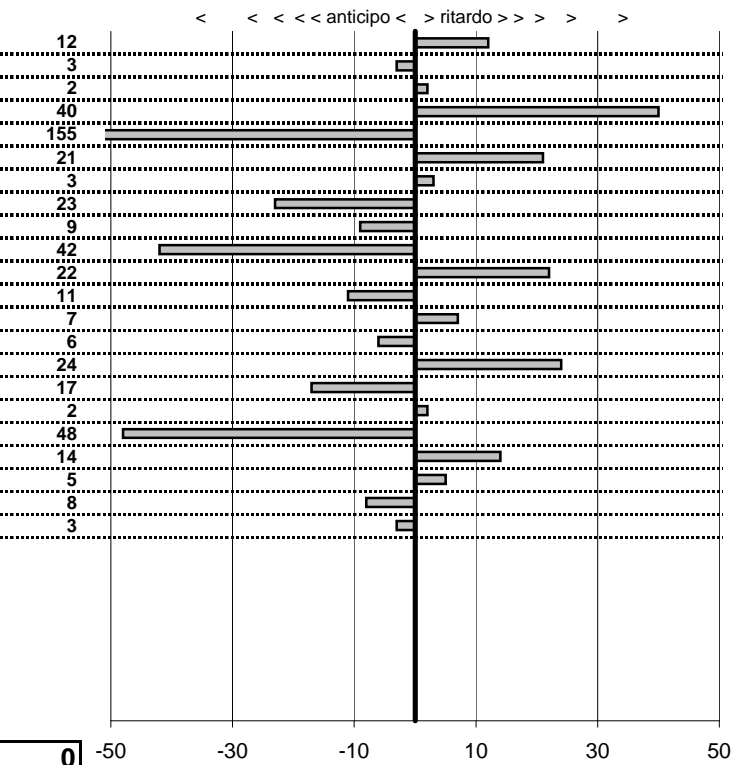

- Cronologi - Penalità - Statistiche -

GRIMALDI FRANCESCA TRIUMPH TR3	15
12 in classifica	

prova	t.imposto	start	stop	t.netto
PA1-Via Gramsci 1	0:00:07,00	10:48:52,62	10:48:59,74	0:00:07,12
PA2-Via Gramsci 2	0:00:06,00	10:48:59,74	10:49:05,71	0:00:05,97
PA3-Via Gramsci 3	0:00:08,00	10:49:05,71	10:49:13,73	0:00:08,02
PA4-Via Gramsci 4	0:00:07,00	10:49:13,73	10:49:21,13	0:00:07,40
PA5-Via Gramsci 5	0:00:09,00	10:49:21,13	10:49:28,58	0:00:07,45
PA6-Via Gramsci 6	0:00:06,00	10:49:28,58	10:49:34,79	0:00:06,21
PA7-P.zza della Vita 1	0:00:07,00	10:53:13,26	10:53:20,29	0:00:07,03
PA8-P.zza della Vita 2	0:00:11,00	10:53:20,29	10:53:31,06	0:00:10,77
PA9-P.zza della Vita 3	0:00:09,00	10:53:31,06	10:53:39,97	0:00:08,91
PA10-P.zza della Vita 4	0:00:10,00	10:53:39,97	10:53:49,55	0:00:09,58
PA11-P.zza della Vita 5	0:00:09,00	10:53:49,55	10:53:58,77	0:00:09,22
PA12-Via Gramsci 7	0:00:07,00	11:10:12,10	11:10:18,99	0:00:06,89
PA13-Via Gramsci 8	0:00:06,00	11:10:18,99	11:10:25,06	0:00:06,07
PA14-Via Gramsci 9	0:00:08,00	11:10:25,06	11:10:33,00	0:00:07,94
PA15-Via Gramsci 10	0:00:07,00	11:10:33,00	11:10:40,24	0:00:07,24
PA16-Via Gramsci 11	0:00:09,00	11:10:40,24	11:10:49,07	0:00:08,83
PA17-Via Gramsci 12	0:00:06,00	11:10:49,07	11:10:55,09	0:00:06,02
PA18-P.zza della Vita 6	0:00:07,00	11:17:47,19	11:17:53,71	0:00:06,52
PA19-P.zza della Vita 7	0:00:11,00	11:17:53,71	11:18:04,85	0:00:11,14
PA20-P.zza della Vita 8	0:00:09,00	11:18:04,85	11:18:13,90	0:00:09,05
PA21-P.zza della Vita 9	0:00:10,00	11:18:13,90	11:18:23,82	0:00:09,92
PA22-P.zza della Vita 10	0:00:09,00	11:18:23,82	11:18:32,79	0:00:08,97