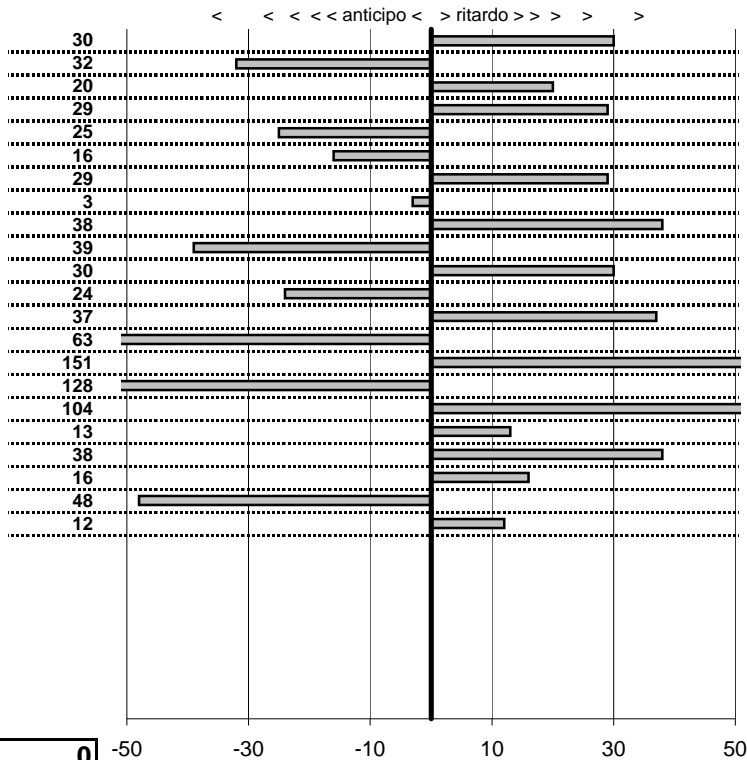

tempi e classifiche disponibili su www.cronoviterbo.net

- Cronologi - Penalità - Statistiche -

SAGRELLI
 GIULIA GTS 1600

18

17 in classifica

prova	t.imposto	start	stop	t.netto
PA1-Via Gramsci 1	0:00:07,00	10:57:44,18	10:57:51,48	0:00:07,30
PA2-Via Gramsci 2	0:00:06,00	10:57:51,48	10:57:57,16	0:00:05,68
PA3-Via Gramsci 3	0:00:08,00	10:57:57,16	10:58:05,36	0:00:08,20
PA4-Via Gramsci 4	0:00:07,00	10:58:05,36	10:58:12,65	0:00:07,29
PA5-Via Gramsci 5	0:00:09,00	10:58:12,65	10:58:21,40	0:00:08,75
PA6-Via Gramsci 6	0:00:06,00	10:58:21,40	10:58:27,24	0:00:05,84
PA7-P.zza della Vita 1	0:00:07,00	11:02:50,99	11:02:58,28	0:00:07,29
PA8-P.zza della Vita 2	0:00:11,00	11:02:58,28	11:03:09,25	0:00:10,97
PA9-P.zza della Vita 3	0:00:09,00	11:03:09,25	11:03:18,63	0:00:09,38
PA10-P.zza della Vita 4	0:00:10,00	11:03:18,63	11:03:28,24	0:00:09,61
PA11-P.zza della Vita 5	0:00:09,00	11:03:28,24	11:03:37,54	0:00:09,30
PA12-Via Gramsci 7	0:00:07,00	11:17:25,32	11:17:32,08	0:00:06,76
PA13-Via Gramsci 8	0:00:06,00	11:17:32,08	11:17:38,45	0:00:06,37
PA14-Via Gramsci 9	0:00:08,00	11:17:38,45	11:17:45,82	0:00:07,37
PA15-Via Gramsci 10	0:00:07,00	11:17:45,82	11:17:54,33	0:00:08,51
PA16-Via Gramsci 11	0:00:09,00	11:17:54,33	11:18:02,05	0:00:07,72
PA17-Via Gramsci 12	0:00:06,00	11:18:02,05	11:18:09,09	0:00:07,04
PA18-P.zza della Vita 6	0:00:07,00	11:26:59,65	11:27:06,78	0:00:07,13
PA19-P.zza della Vita 7	0:00:11,00	11:27:06,78	11:27:18,16	0:00:11,38
PA20-P.zza della Vita 8	0:00:09,00	11:27:18,16	11:27:27,32	0:00:09,16
PA21-P.zza della Vita 9	0:00:10,00	11:27:27,32	11:27:36,84	0:00:09,52
PA22-P.zza della Vita 10	0:00:09,00	11:27:36,84	11:27:45,96	0:00:09,12